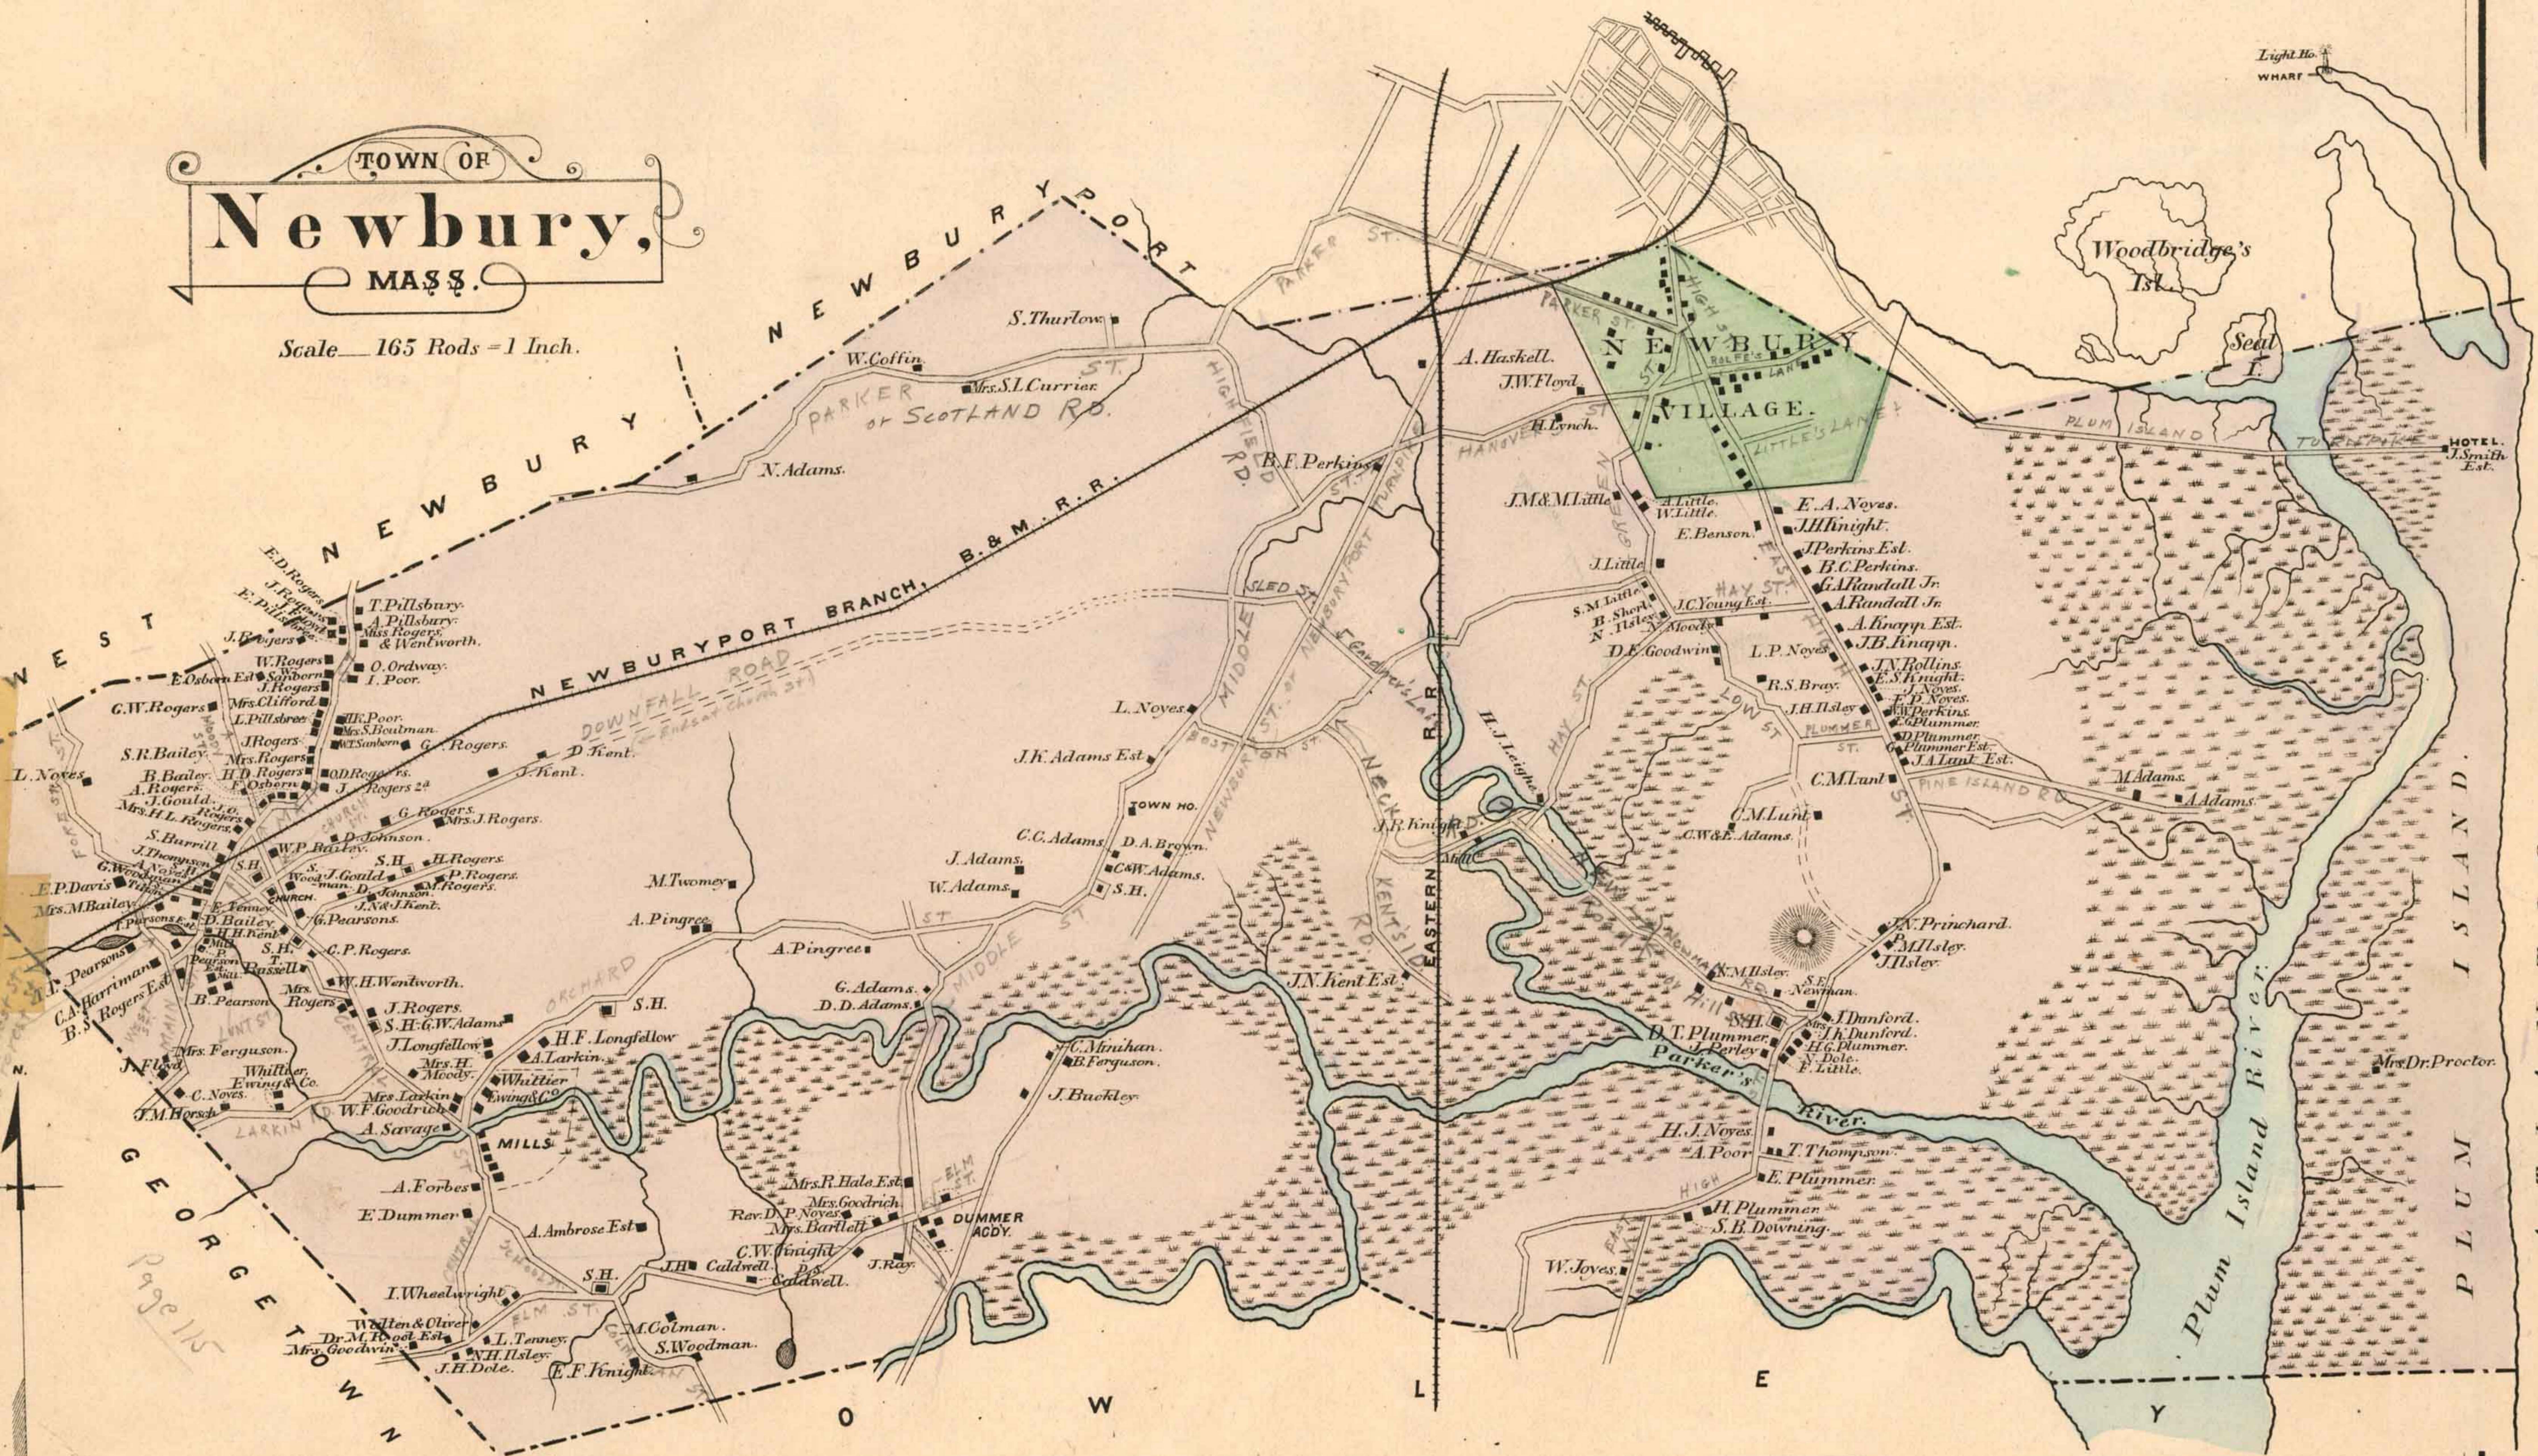

TOWN OF  
**Newbury,**  
MASS.

Scale—165 Rods = 1 Inch.

Names in pencil agree with  
1933-34 Directory, (Crowley + Lunt's)  
and position and names checked  
in large part with 1891 state Atlas

Mar 1933